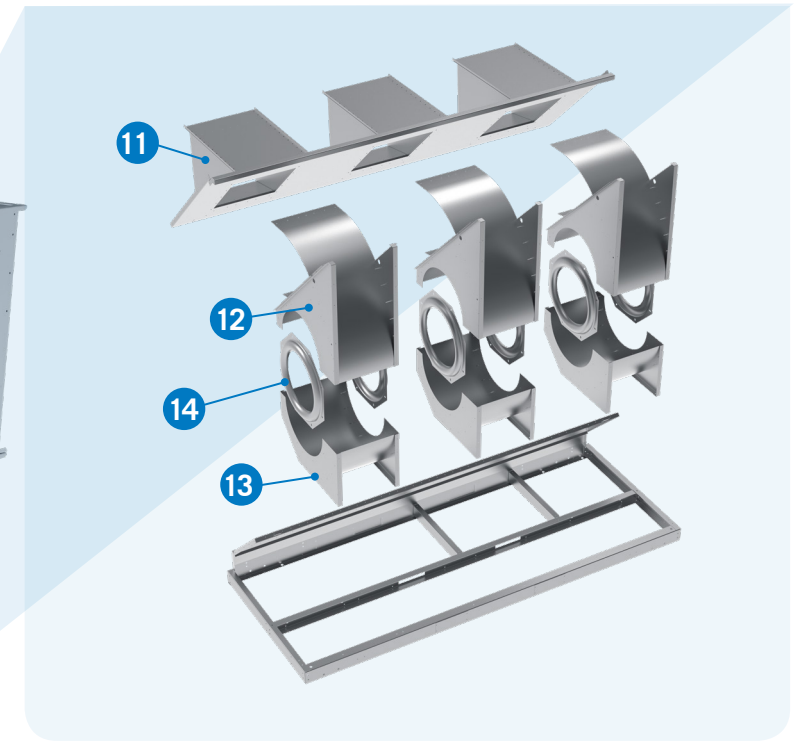

PARTS MAP

Model: _____

Serial Number: _____

Notes:

Reduce Downtime
Spare Parts List (page 2)

Series V Cooling Tower

VT0 and VT1 Models only

Upper Casing Section

- 1 Drift Eliminators
- 2 Spray Header
- 3 Spray Branches
- 4 Nozzles
- 5 BACount® Fill

Lower Pan Section

- 6 Make-Up Valve Assembly
- 7 Float Ball
- 8 Access Door
- 9 Strainer
- 10 Fan Screens
- 11 Fan Snout Kit
- 12 Fan Housing - Upper
- 13 Fan Housing - Lower
- 14 Inlet Rings
- 15 Centrifugal Fan Assembly
(See detailed view)

Series V Cooling Tower

Basic Recommended Spare Parts

- Bearing Kit**
- Float Valve Kit**
- Float Ball**
- Solenoid Valve**
- Powerband or Set of Belts**
- Spray Nozzle Kit with Grommets**
- Basin Heater**
- Door Gasket**
- Strainer**
- Automatic Bearing Greaser Refill Kit**