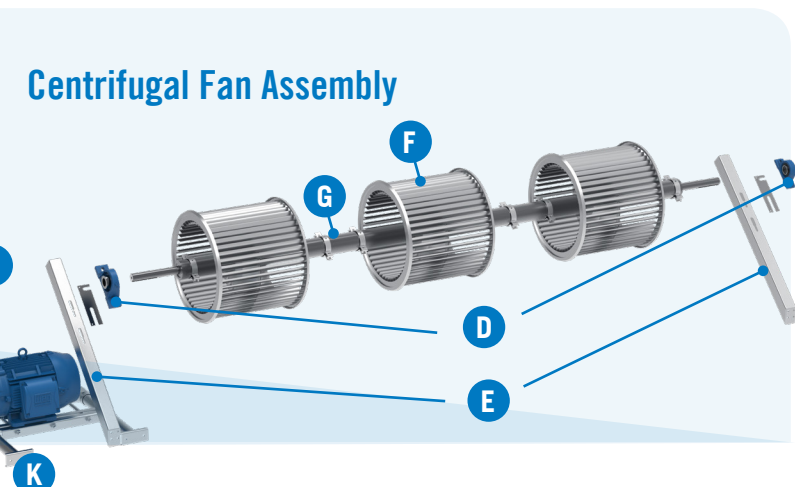

PARTS MAP

Model: _____

Serial Number: _____

Notes:

Reduce Downtime
Spare Parts List (page 2)

Series V Cooling Tower

VT0 and VT1 Models only

Upper Casing Section

- 1 Drift Eliminators
- 2 Spray Header
- 3 Spray Branches
- 4 Nozzles
- 5 BACount® Fill

Lower Pan Section

- 6 Make-Up Valve Assembly
- 7 Float Ball
- 8 Access Door
- 9 Strainer
- 10 Fan Screens
- 11 Fan Snout Kit
- 12 Fan Housing - Upper
- 13 Fan Housing - Lower
- 14 Inlet Rings
- 15 Centrifugal Fan Assembly
(See detailed view)

Series V Cooling Tower

Basic Recommended Spare Parts

- Bearing Kit**
- Float Valve Kit**
- Float Ball**
- Solenoid Valve**
- Powerband or Set of Belts**
- Spray Nozzle Kit with Grommets**
- Basin Heater**
- Door Gasket**
- Strainer**
- Automatic Bearing Greaser Refill Kit**