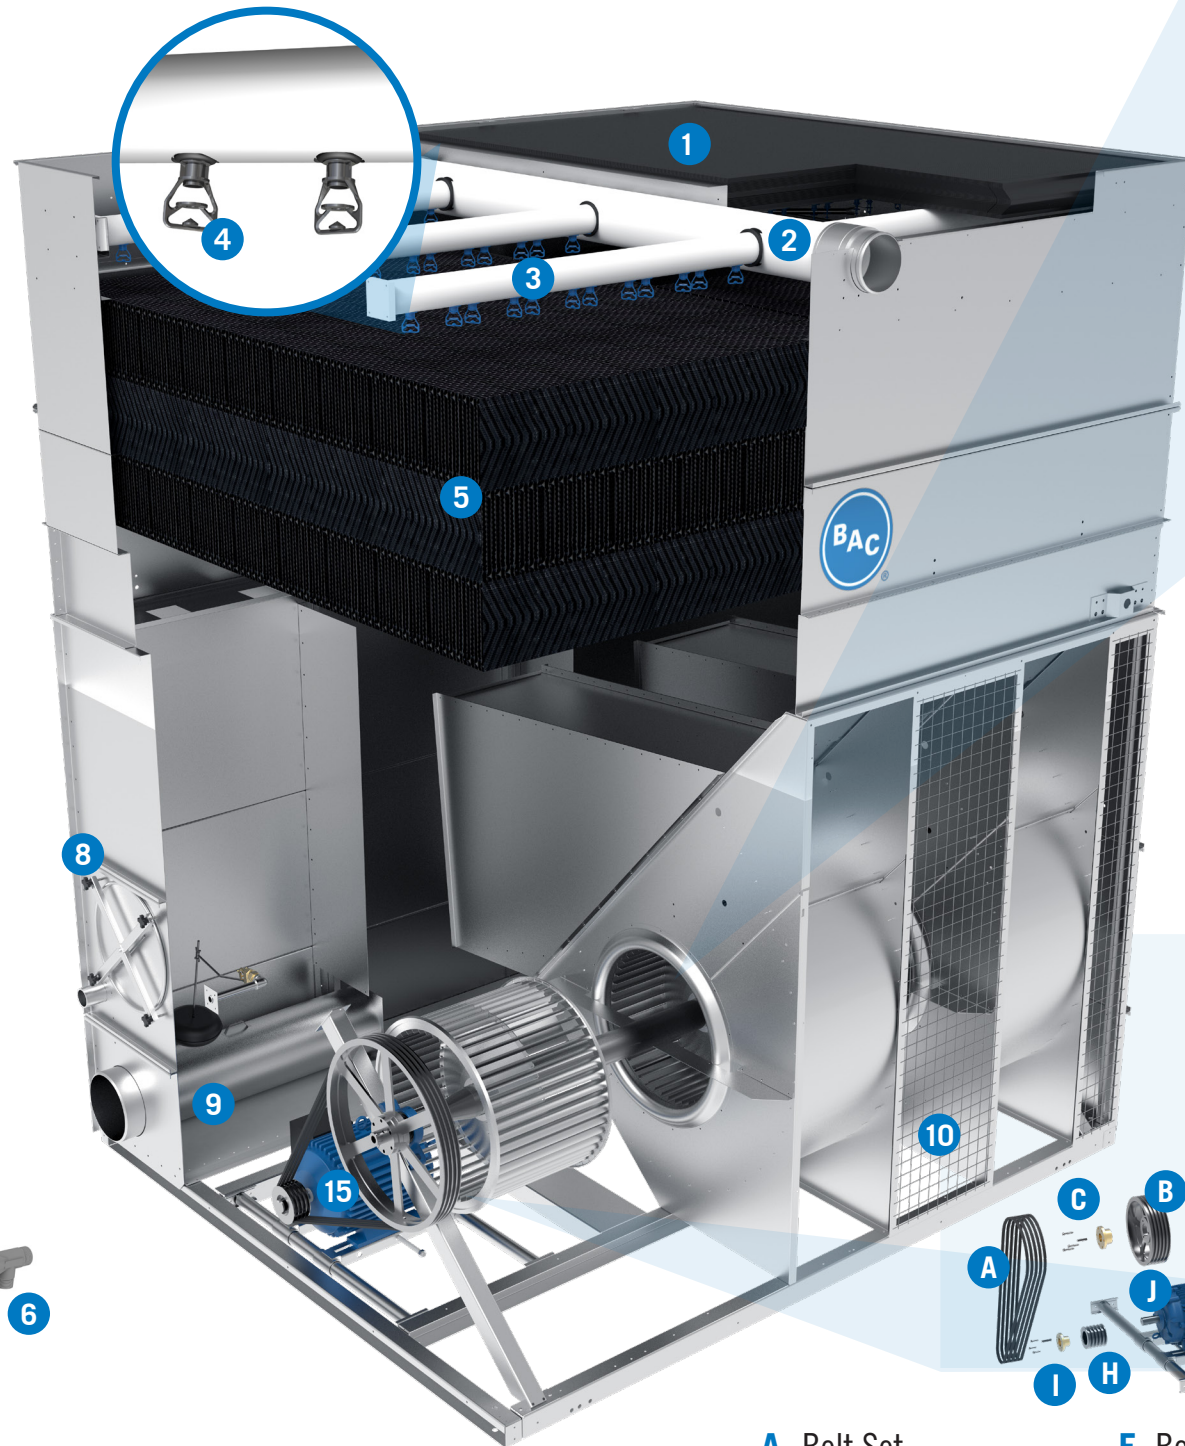

PARTS MAP

Model: _____

Serial Number: _____

Notes:

Reduce Downtime
Spare Parts List (page 2)

Series V Cooling Tower

VT0 and VT1 Models only

Upper Casing Section

- 1 Drift Eliminators
- 2 Spray Header
- 3 Spray Branches
- 4 Nozzles
- 5 BACount® Fill

Lower Pan Section

- 6 Make-Up Valve Assembly
- 7 Float Ball
- 8 Access Door
- 9 Strainer
- 10 Fan Screens
- 11 Fan Snout Kit
- 12 Fan Housing - Upper
- 13 Fan Housing - Lower
- 14 Inlet Rings
- 15 Centrifugal Fan Assembly
(See detailed view)

Recommended Spare Parts

BAC Factory Authorized Parts are manufactured to meet rigorous specifications and are guaranteed to fit your unit and perform as original equipment.

BAC Factory Authorized Parts can be ordered through your local BAC Representative. Most BAC Representatives maintain a local inventory of commonly used parts. For a free unit inspection and a specific parts list for your serial number, contact your local BAC Representative today.

Series V Cooling Tower

Basic Recommended Spare Parts

- Bearing Kit**
- Float Valve Kit**
- Float Ball**
- Solenoid Valve**
- Powerband or Set of Belts**
- Spray Nozzle Kit with Grommets**
- Basin Heater**
- Door Gasket**
- Strainer**
- Automatic Bearing Greaser Refill Kit**