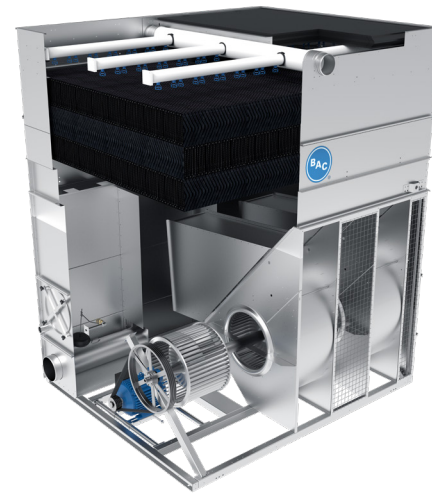

- 1 Drift Eliminators
- 2 Spray Header
- 3 Spray Branches
- 4 Nozzles
- 5 BACount® Fill

Lower Pan Section

- 6 Make-Up Valve Assembly
- 7 Float Ball
- 8 Access Door
- 9 Strainer
- 10 Fan Screens
- 11 Fan Snout Kit
- 12 Fan Housing - Upper
- 13 Fan Housing - Lower
- 14 Inlet Rings
- 15 Centrifugal Fan Assembly
(See detailed view)

Recommended Spare Parts

BAC Factory Authorized Parts are manufactured to meet rigorous specifications and are guaranteed to fit your unit and perform as original equipment.

BAC Factory Authorized Parts can be ordered through your local BAC Representative. Most BAC Representatives maintain a local inventory of commonly used parts. For a free unit inspection and a specific parts list for your serial number, contact your local BAC Representative today.

Series V Cooling Tower

Basic Recommended Spare Parts

- Bearing Kit**
- Float Valve Kit**
- Float Ball**
- Solenoid Valve**
- Powerband or Set of Belts**
- Spray Nozzle Kit with Grommets**
- Basin Heater**
- Door Gasket**
- Strainer**
- Automatic Bearing Greaser Refill Kit**