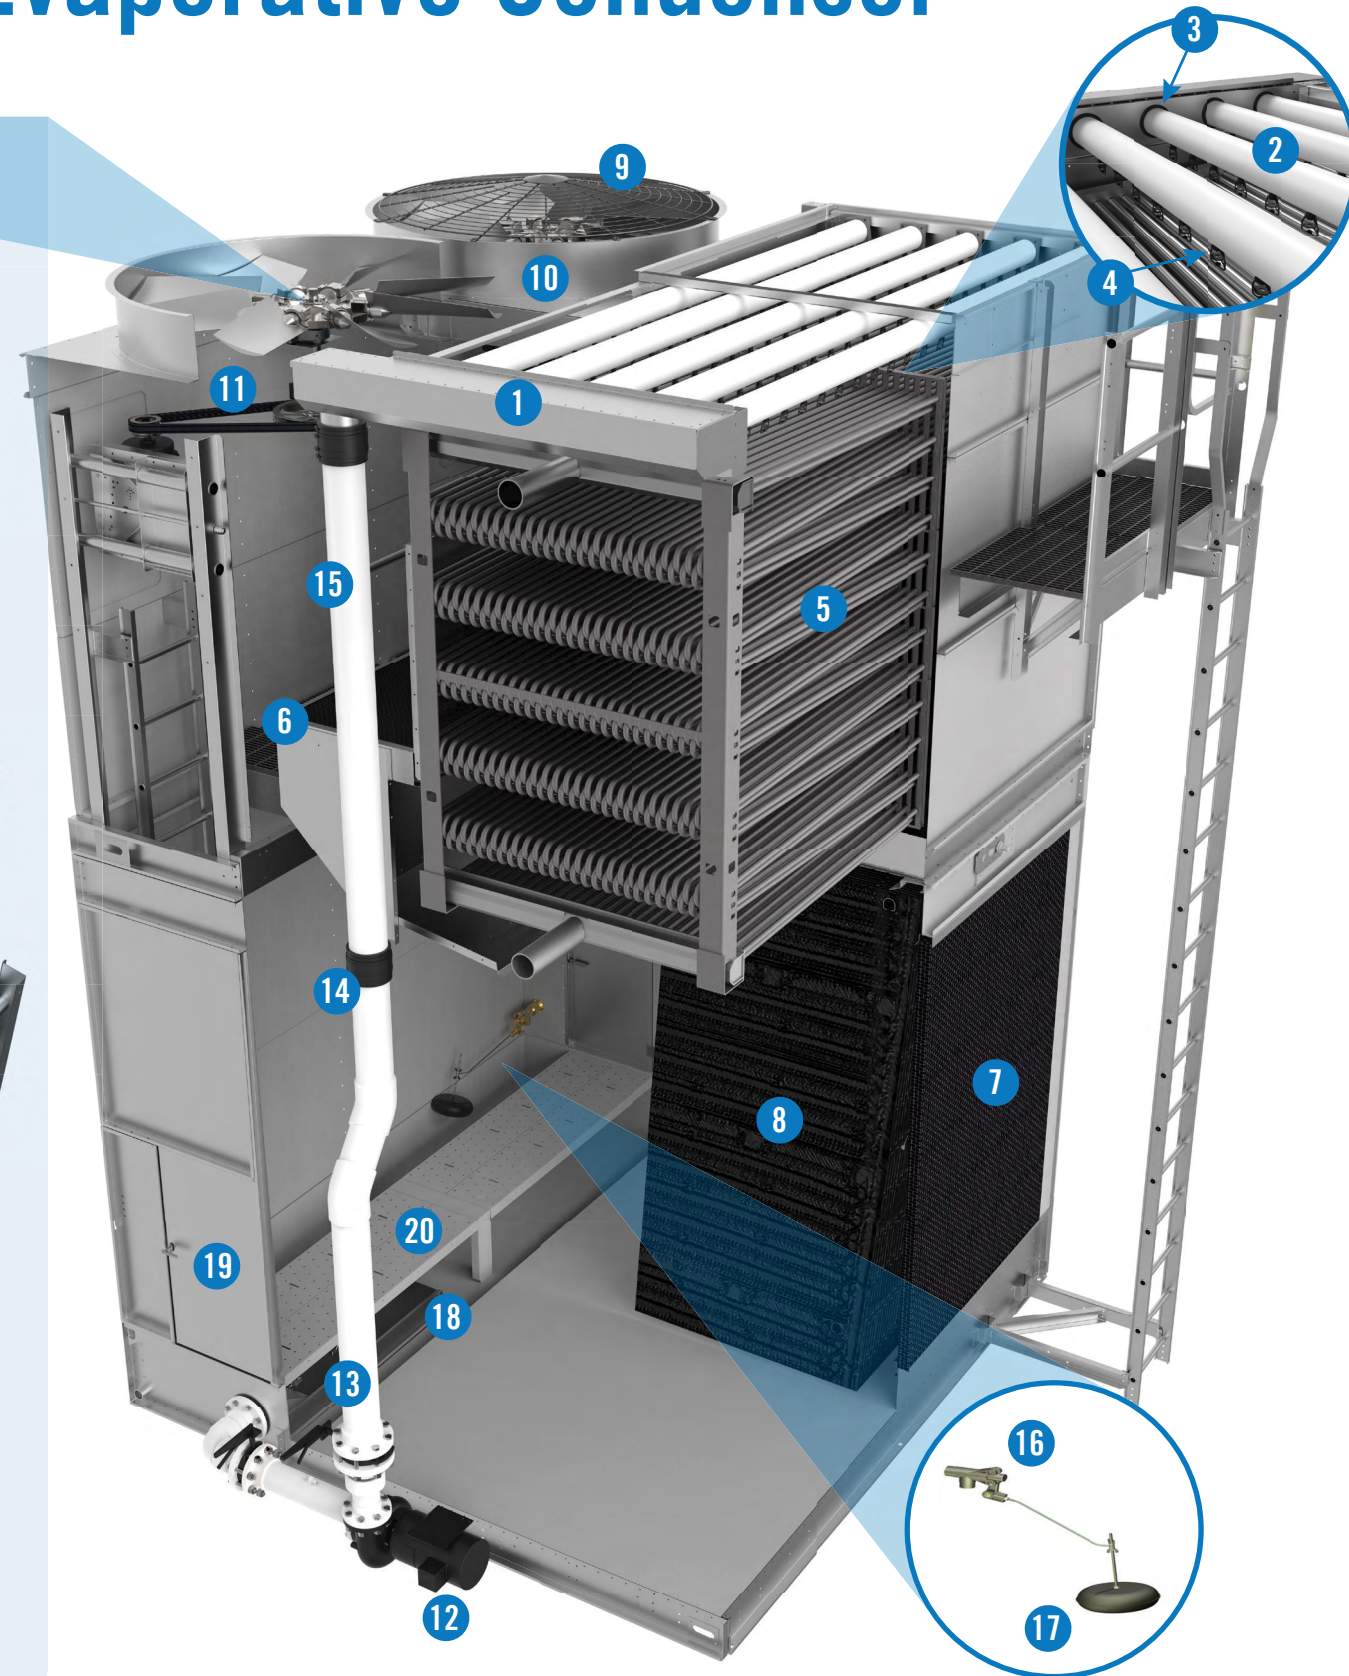

Reduce Downtime
Spare Parts List (page 2)